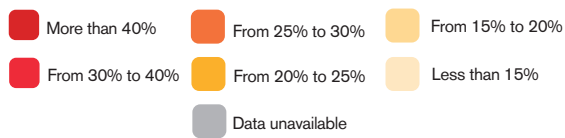

MAP A.6 | Youth Unemployment

Youth (15-24) Unemployment Rate (2023)

Evolution of Youth Unemployment Rate by Sex

Youth (15-24) Unemployment by Country and Sex (thousands) (2023)

Own Production. Source: ILO.