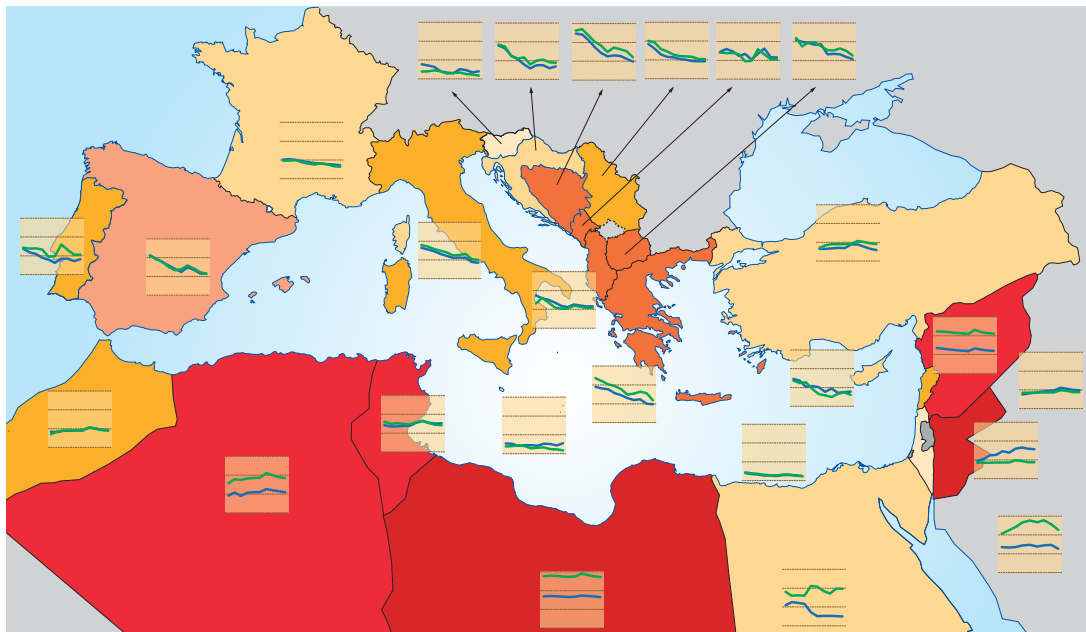

MAP A.6 | Youth Unemployment

Youth (15-24) Unemployment Rate (2023)

Evolution of Youth Unemployment Rate by Sex

Youth (15-24) Unemployment by Country and Sex (thousands) (2023)

Own Production. Source: ILO.