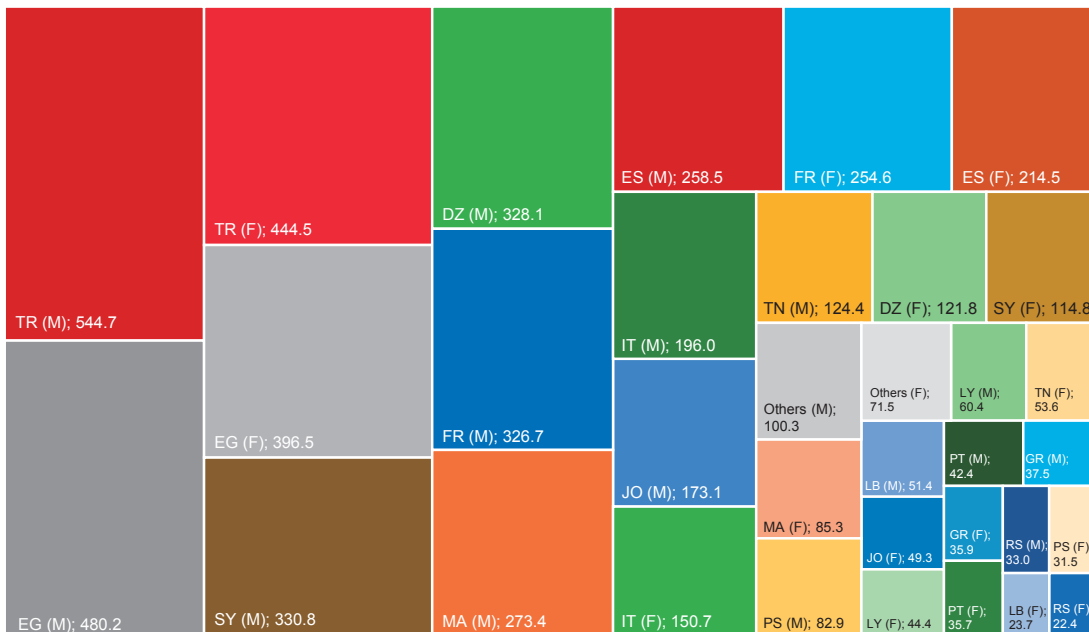

MAP A.6 | Youth Unemployment

Youth (15-24) Unemployment Rate (2023)

Evolution of Youth Unemployment Rate by Sex

Youth (15-24) Unemployment by Country and Sex (thousands) (2023)

Own Production. Source: ILO.