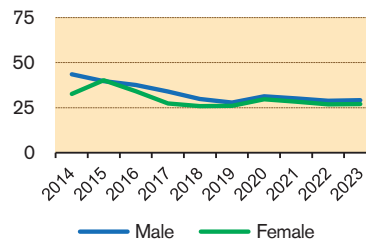

MAP A.6 | Youth Unemployment

Youth (15-24) Unemployment Rate (2023)

Evolution of Youth Unemployment Rate by Sex

Youth (15-24) Unemployment by Country and Sex (thousands) (2023)

Own Production. Source: ILO.