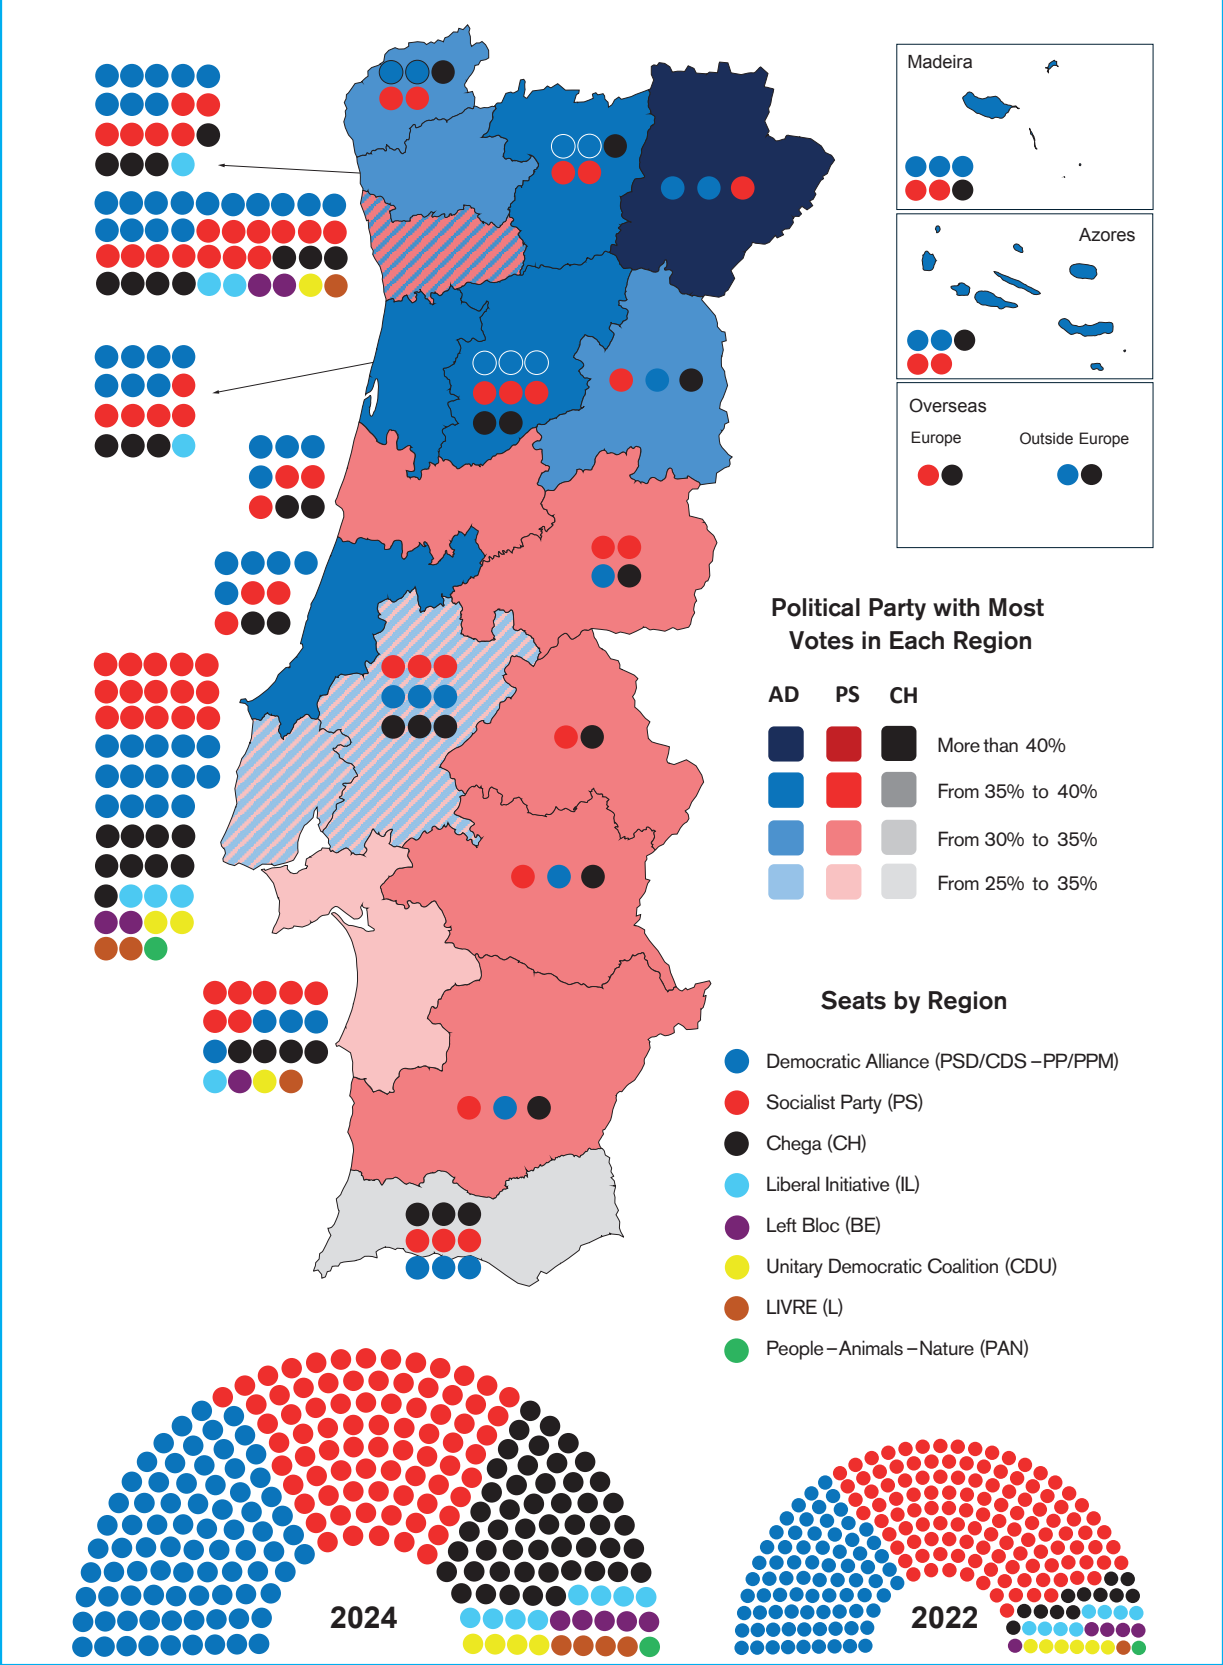

MAP A.1 | Portuguese Legislative Election (10 March 2024)

Own production. Source: www.eleicoes.mai.gov.pt/legislativas2024/resultados/globais; https://en.wikipedia.org/wiki/2024_Portuguese_legislative_election.