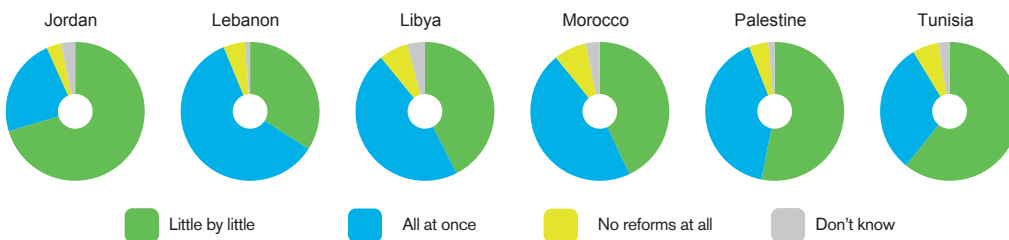

Introduction of political reforms in our country.
Do you think we should introduce reforms little by little, all at once or should there be no reforms at all?

Own Production. Source: Arab Barometer Wave VII. www.arabbarometer.org.