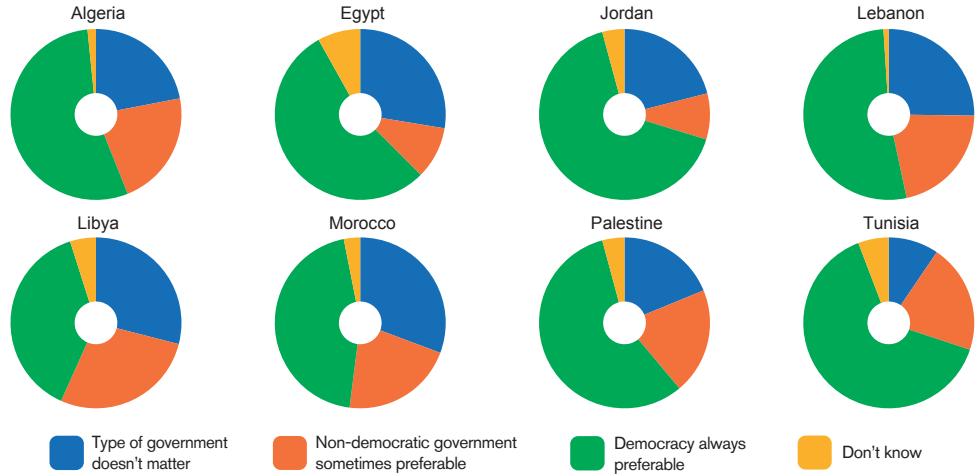

MAP A.11 | Arab Public Opinion: Democracy

% saying they "strongly agree" or "agree"

Opinion about the core values underlying any society.  
Which of these three statements is closest to your own opinion: