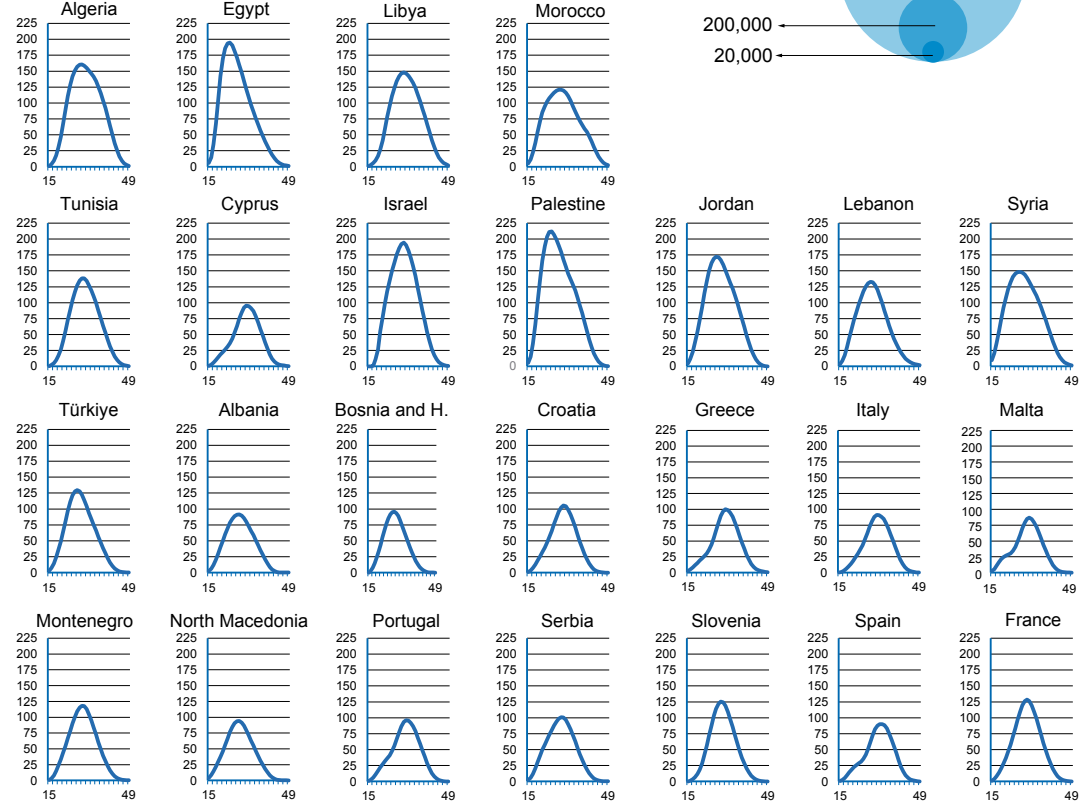

MAP A.12 | Fertility Rates

Total Fertility Rate (live births per woman), 2021

Number of Births, 2021

Age-Specific Fertility Rates by Single Age (births per 1,000 women)

Own production. Source: United Nations Population Division.