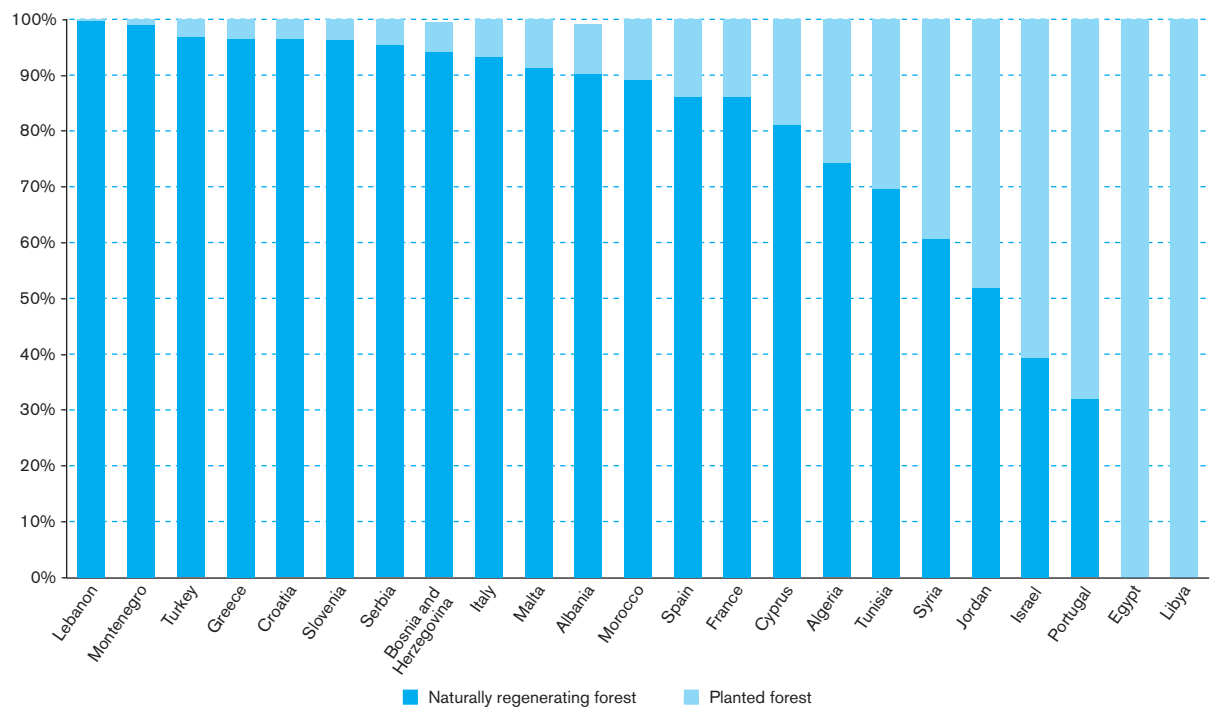

Own production. Source: FAO, FAO, FAO, FAO, WB, WB, IUCN, IUCN, IUCN, GFN
^a For these groups there are still many species that have not been assessed. The figures presented should be interpreted as the number of species known to be threatened within those species that have been assessed to date. (..) Data unavailable.

CHART F22 Share in Forest Land (2019)

Own production. Source: : FAO.