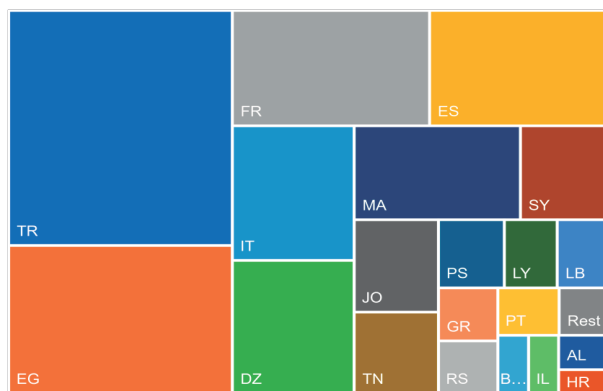

Share of Youth Not in Employment, Education or Training (NEET) (%)

Youth Not in Employment, Education or Training (NEET) (thousands), by Sex

Youth and Labour Force

Youth Unemployment

Number of Youth Unemployed in Mediterranean Countries

Own production. Source: ILO - ILO Modelled Estimates.