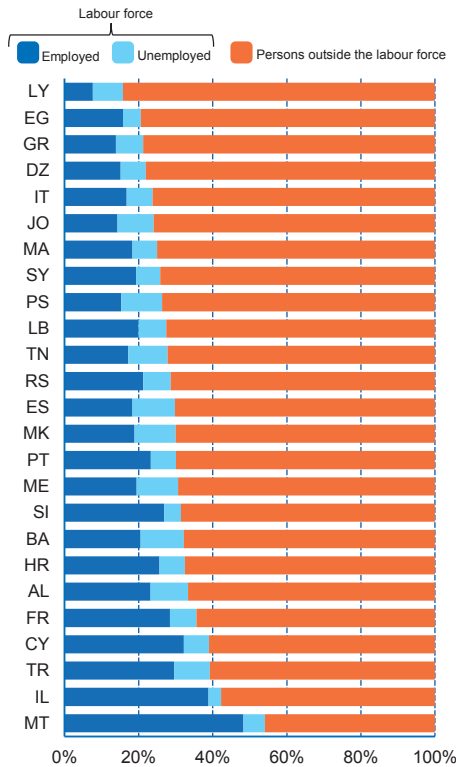

Share of Youth Not in Employment, Education or Training (NEET) (%)

Youth Not in Employment, Education or Training (NEET) (thousands), by Sex

Youth and Labour Force

Youth Unemployment

Number of Youth Unemployed in Mediterranean Countries

Own production. Source: ILO - ILO Modelled Estimates.