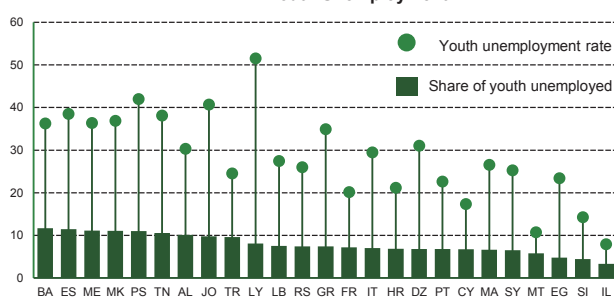

Share of Youth Not in Employment, Education or Training (NEET) (%)

Youth Not in Employment, Education or Training (NEET) (thousands), by Sex

Youth and Labour Force

Youth Unemployment

Number of Youth Unemployed in Mediterranean Countries

Own production. Source: ILO - ILO Modelled Estimates.