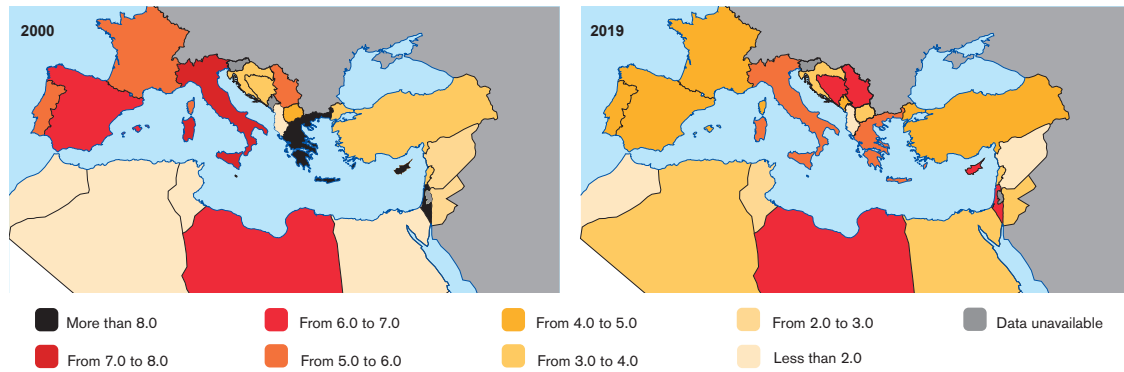

MAP A.10a | CO₂ Emissions in Mediterranean Countries

CO₂ Emissions (kt) (2000 & 2019)

CO₂ Emissions per Capita (t) (2000 & 2019)

CO₂ Emissions from Mediterranean Countries (kt)

Share of CO₂ Emissions from Mediterranean Countries over World CO₂ Emissions (%)