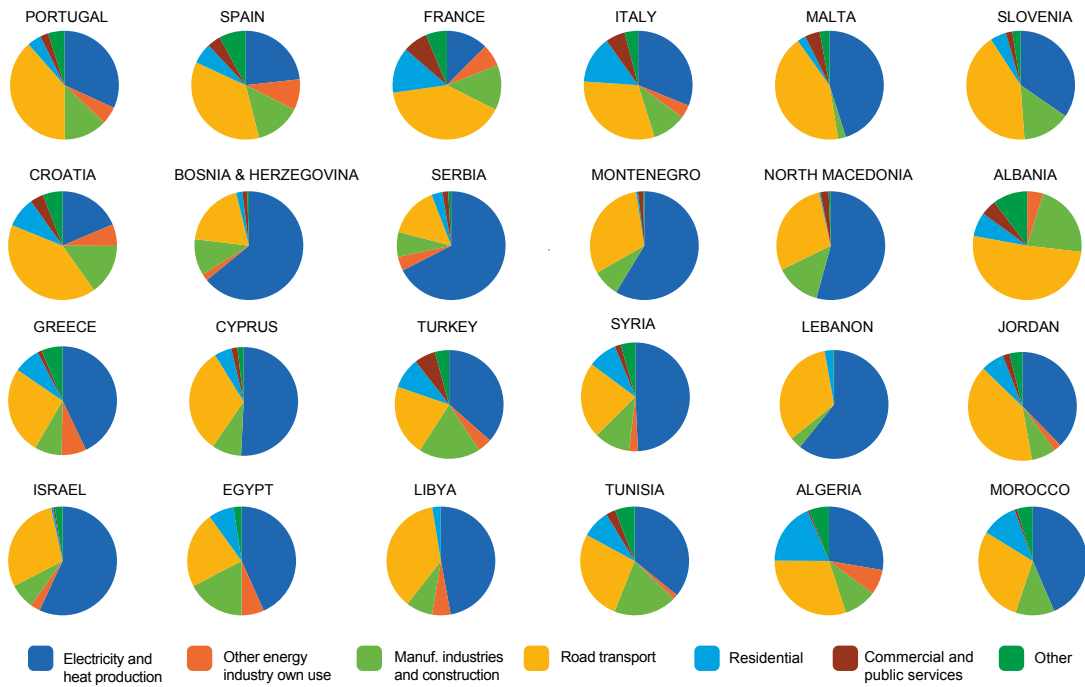

MAP A.10a | CO₂ Emissions in Mediterranean Countries

CO₂ Emissions (kt) (2000 & 2019)

CO₂ Emissions per Capita (t) (2000 & 2019)

CO₂ Emissions from Mediterranean Countries (kt)

Share of CO₂ Emissions from Mediterranean Countries over World CO₂ Emissions (%)

Own production. Source: IEA and WB.

CO₂ Emissions from Fuel Combustion by Sector, in 2019

Share of Modern Renewables in Total Final Energy Consumption

Own production. Source: IEA and WB.