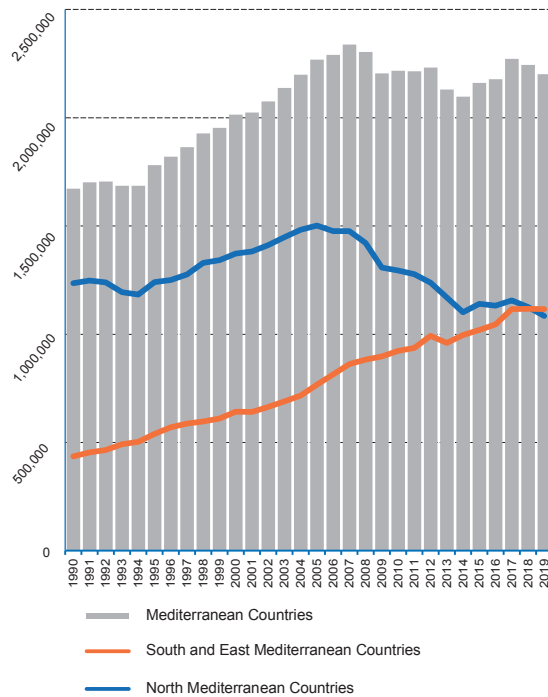

MAP A.10a | CO₂ Emissions in Mediterranean Countries

CO₂ Emissions (kt) (2000 & 2019)

CO₂ Emissions per Capita (t) (2000 & 2019)

CO₂ Emissions from Mediterranean Countries (kt)

Share of CO₂ Emissions from Mediterranean Countries over World CO₂ Emissions (%)

Own production. Source: IEA and WB.

CO₂ Emissions from Fuel Combustion by Sector, in 2019

Share of Modern Renewables in Total Final Energy Consumption

Own production. Source: IEA and WB.