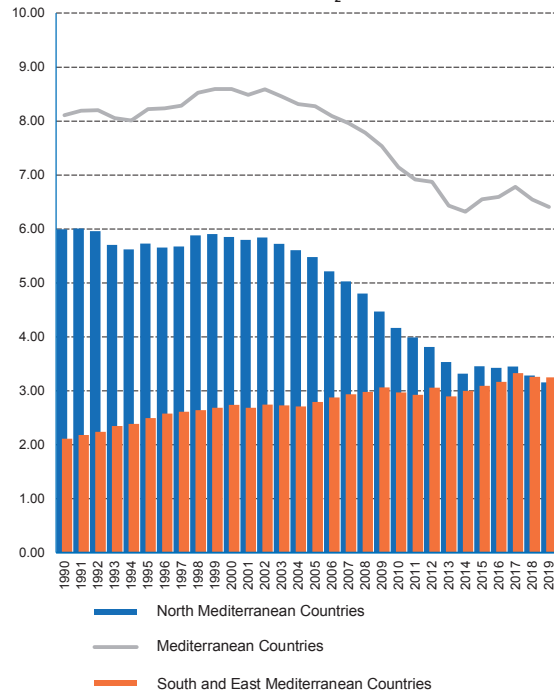

MAP A.10a | CO₂ Emissions in Mediterranean Countries

CO₂ Emissions (kt) (2000 & 2019)

CO₂ Emissions per Capita (t) (2000 & 2019)

CO₂ Emissions from Mediterranean Countries (kt)

Share of CO₂ Emissions from Mediterranean Countries over World CO₂ Emissions (%)

Own production. Source: IEA and WB.

CO₂ Emissions from Fuel Combustion by Sector, in 2019

Share of Modern Renewables in Total Final Energy Consumption

Own production. Source: IEA and WB.