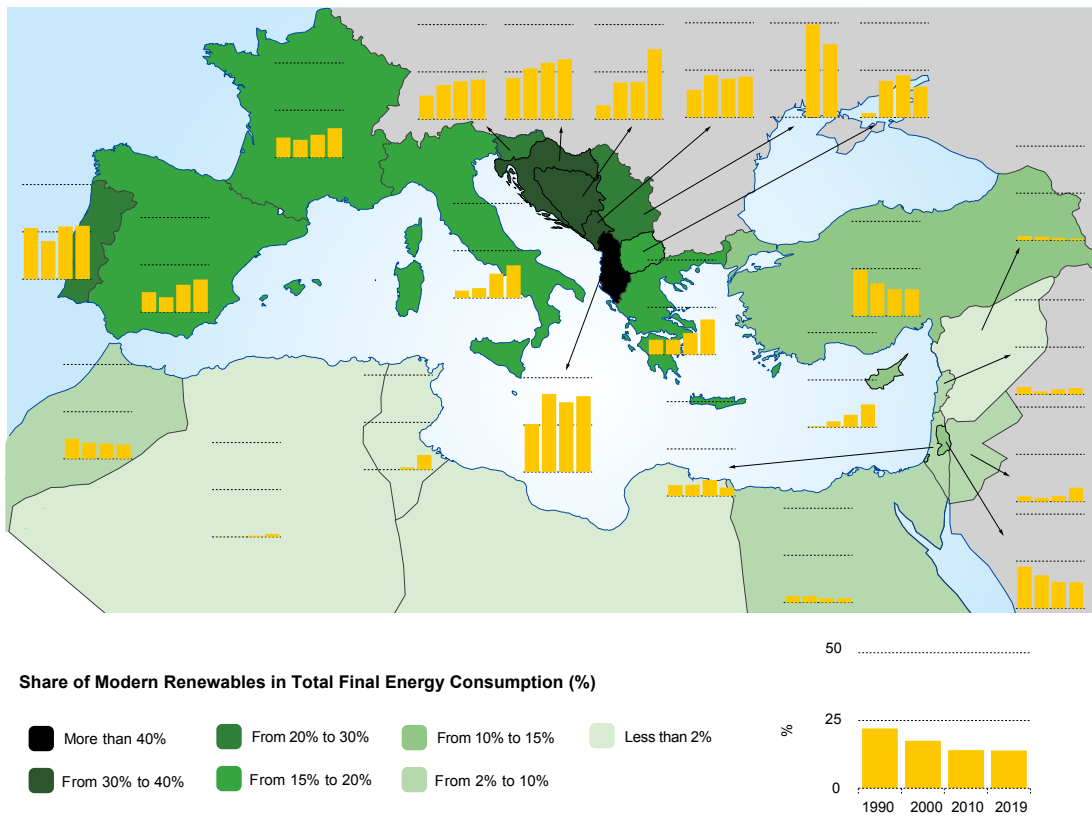

MAP A.10a | CO₂ Emissions in Mediterranean Countries

CO₂ Emissions (kt) (2000 & 2019)

CO₂ Emissions per Capita (t) (2000 & 2019)

CO₂ Emissions from Mediterranean Countries (kt)

Share of CO₂ Emissions from Mediterranean Countries over World CO₂ Emissions (%)

Own production. Source: IEA and WB.

CO₂ Emissions from Fuel Combustion by Sector, in 2019

Share of Modern Renewables in Total Final Energy Consumption

Own production. Source: IEA and WB.