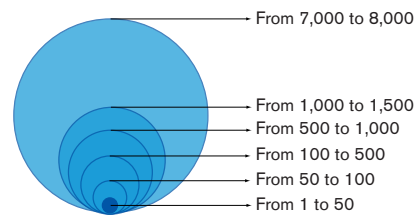

Global Terrorism Index* (2014)

Number of Deaths Caused by Terrorist Attacks

*The GTI is based on data from the Global Terrorism Database that has codified over 140,000 terrorist incidents. The GTI is a comprehensive study that measures the direct and indirect impact of terrorism in 162 countries, in terms of lives lost, injuries, property damage and psychological aftereffects of terrorism.