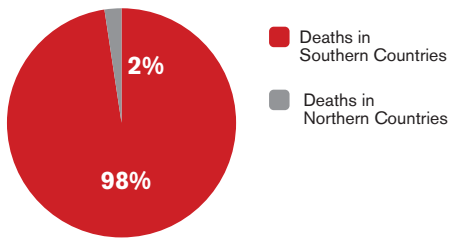

Global Terrorism Index* (2014)

Number of Deaths Caused by Terrorist Attacks

*The GTI is based on data from the Global Terrorism Database that has codified over 140,000 terrorist incidents. The GTI is a comprehensive study that measures the direct and indirect impact of terrorism in 162 countries, in terms of lives lost, injuries, property damage and psychological aftereffects of terrorism.

Percentage of Deaths Caused by Terrorist Attacks in the Mediterranean (2011-2014)

Terrorist Attacks by Region, 2011-2014

Estimated Number of Foreign Fighters in Syria and Iraq by Country