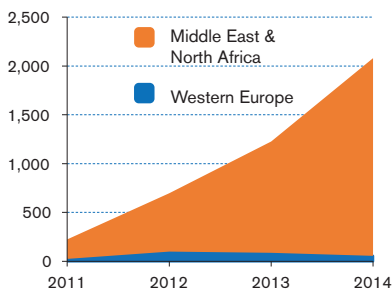

Global Terrorism Index* (2014)

Number of Deaths Caused by Terrorist Attacks

*The GTI is based on data from the Global Terrorism Database that has codified over 140,000 terrorist incidents. The GTI is a comprehensive study that measures the direct and indirect impact of terrorism in 162 countries, in terms of lives lost, injuries, property damage and psychological aftereffects of terrorism.

Percentage of Deaths Caused by Terrorist Attacks in the Mediterranean (2011-2014)

Terrorist Attacks by Region, 2011-2014

Estimated Number of Foreign Fighters in Syria and Iraq by Country