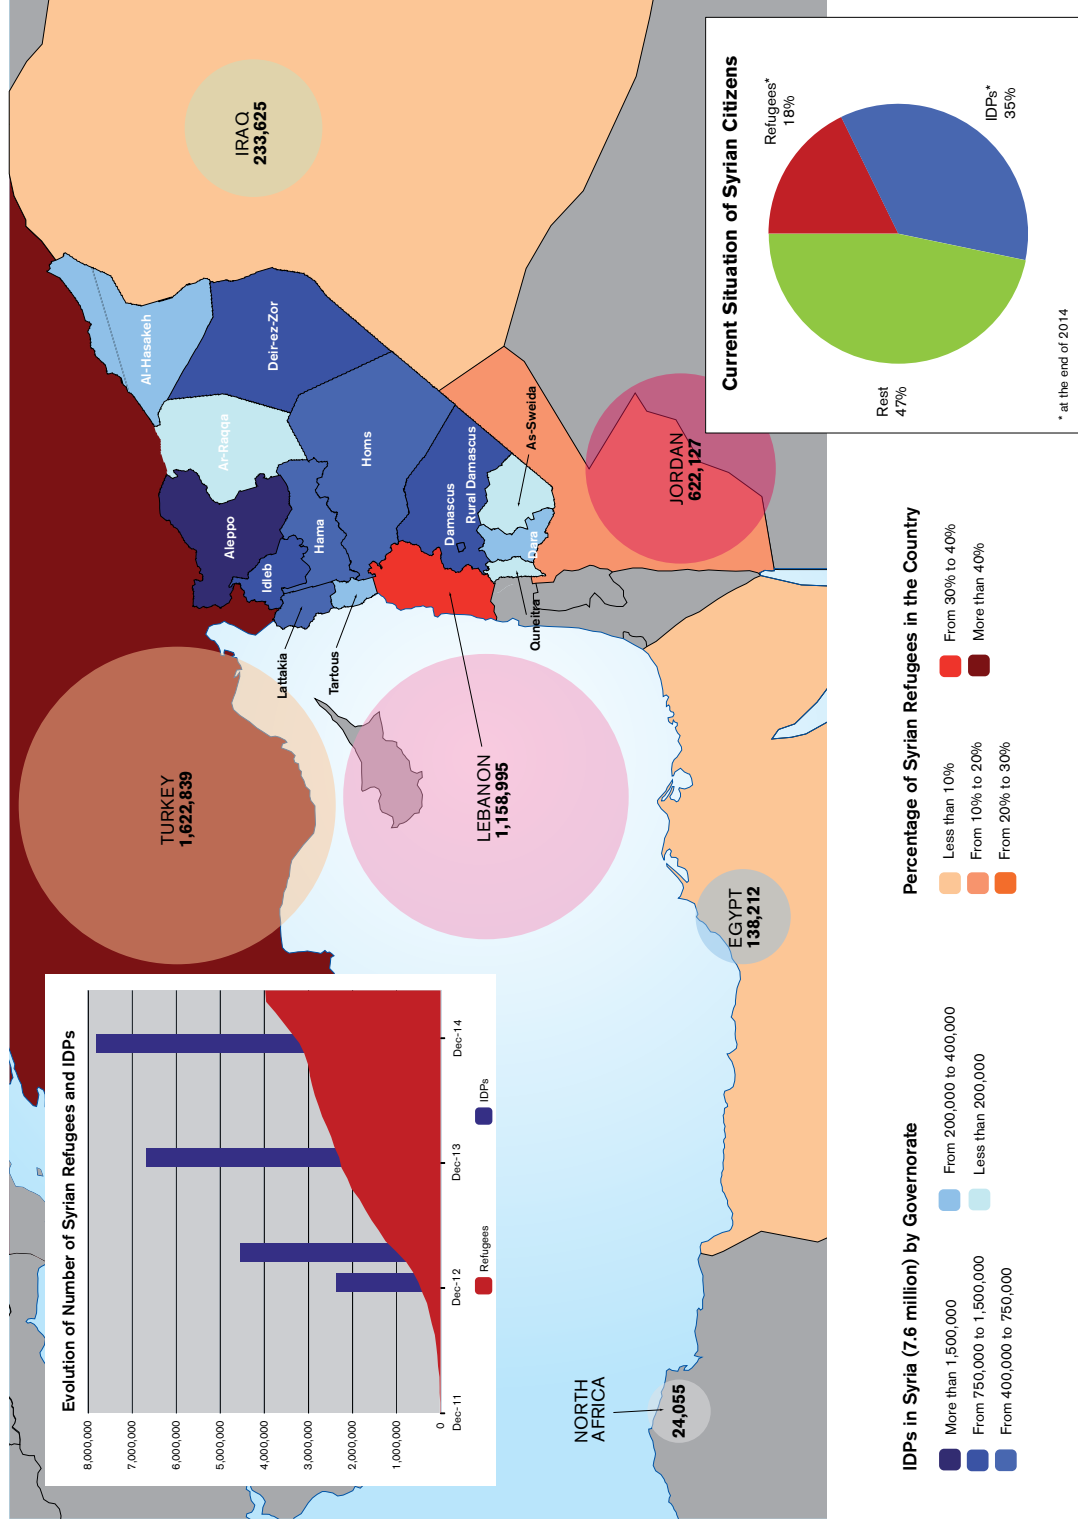

MAP A.13 | Syrian Refugees in Neighbouring Countries and Internal Displaced People (IDPs) in Syria

Own Production. Source: Syria Regional Refugee Response <http://data.unhcr.org/syrianrefugees/regional.php> and OCHA www.unocha.org/syria