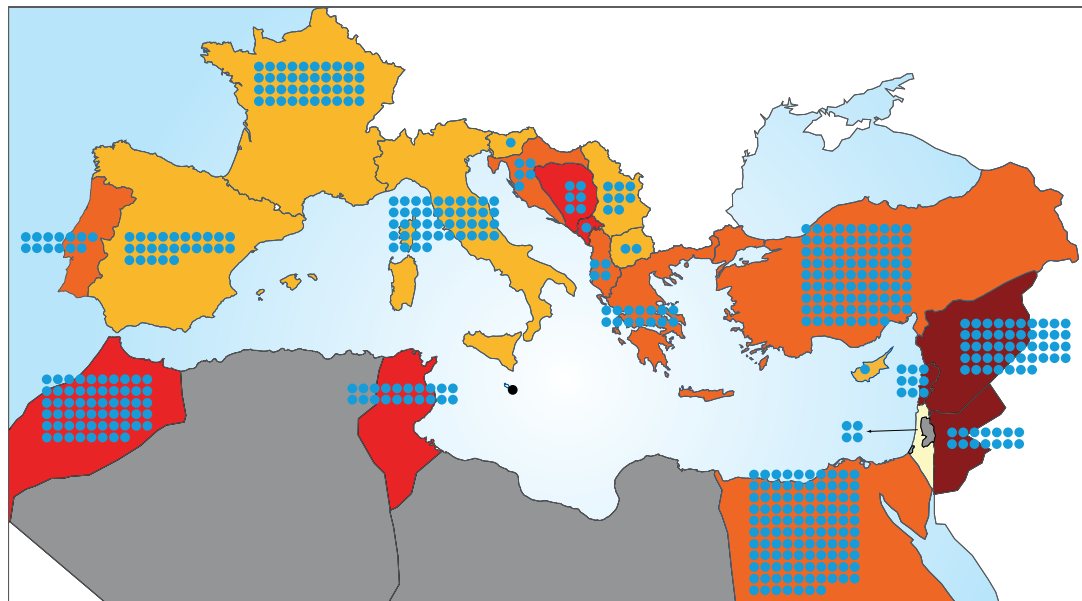

MAP A.11 | Road Traffic Deaths in Mediterranean Countries

Estimated Number of Road Traffic Deaths 2010

- Each dot represents 100 deaths
- Less than 100 deaths

Estimated Road Traffic Death Rate (per 100,000 population) (2010)

- More than 20
- From 15 to 20
- From 10 to 15
- From 5 to 10
- Less than 5
- No data