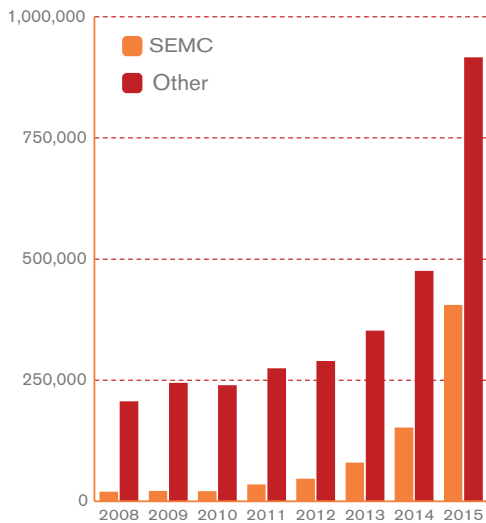

Asylum Applicants from South and East Mediterranean Countries 2015

Evolution Dead/Missing Persons in Mediterranean Sea

Evolution of Asylum Applicants in EU from SEMC 2008-2015

Monthly Mediterranean Sea Arrivals (2014-2016)