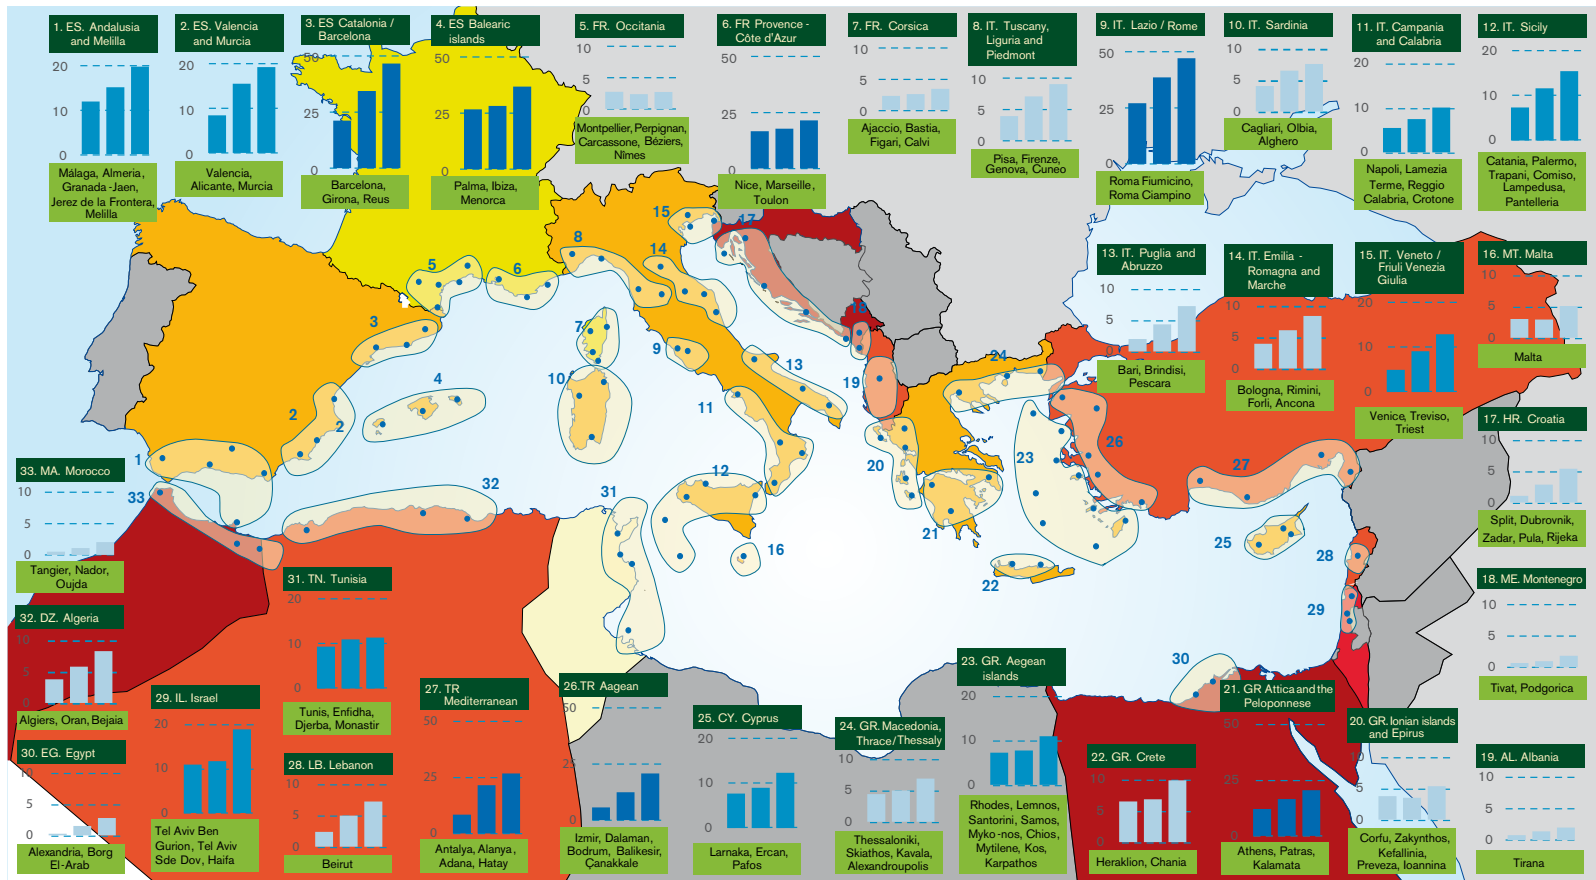

MAP A.11 | Mediterranean Airports

Passengers in the Airports* Located less than 100 Kilometers from the Mediterranean Coast

Change 2009-2016 in %

*Airports with 100,000 or more passengers

Evolution of Number of Passengers