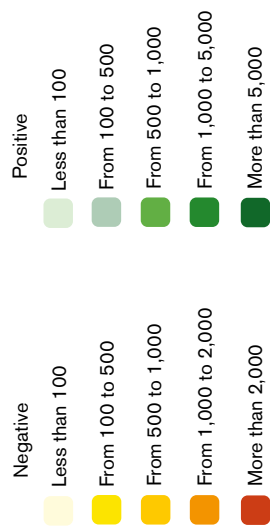

Cereal Trade Balance (in million \$)

Cereal Trade (in tonnes)

Volume of imports for net importer countries and volume of exports for net exporter countries

Own production. Source: FAO