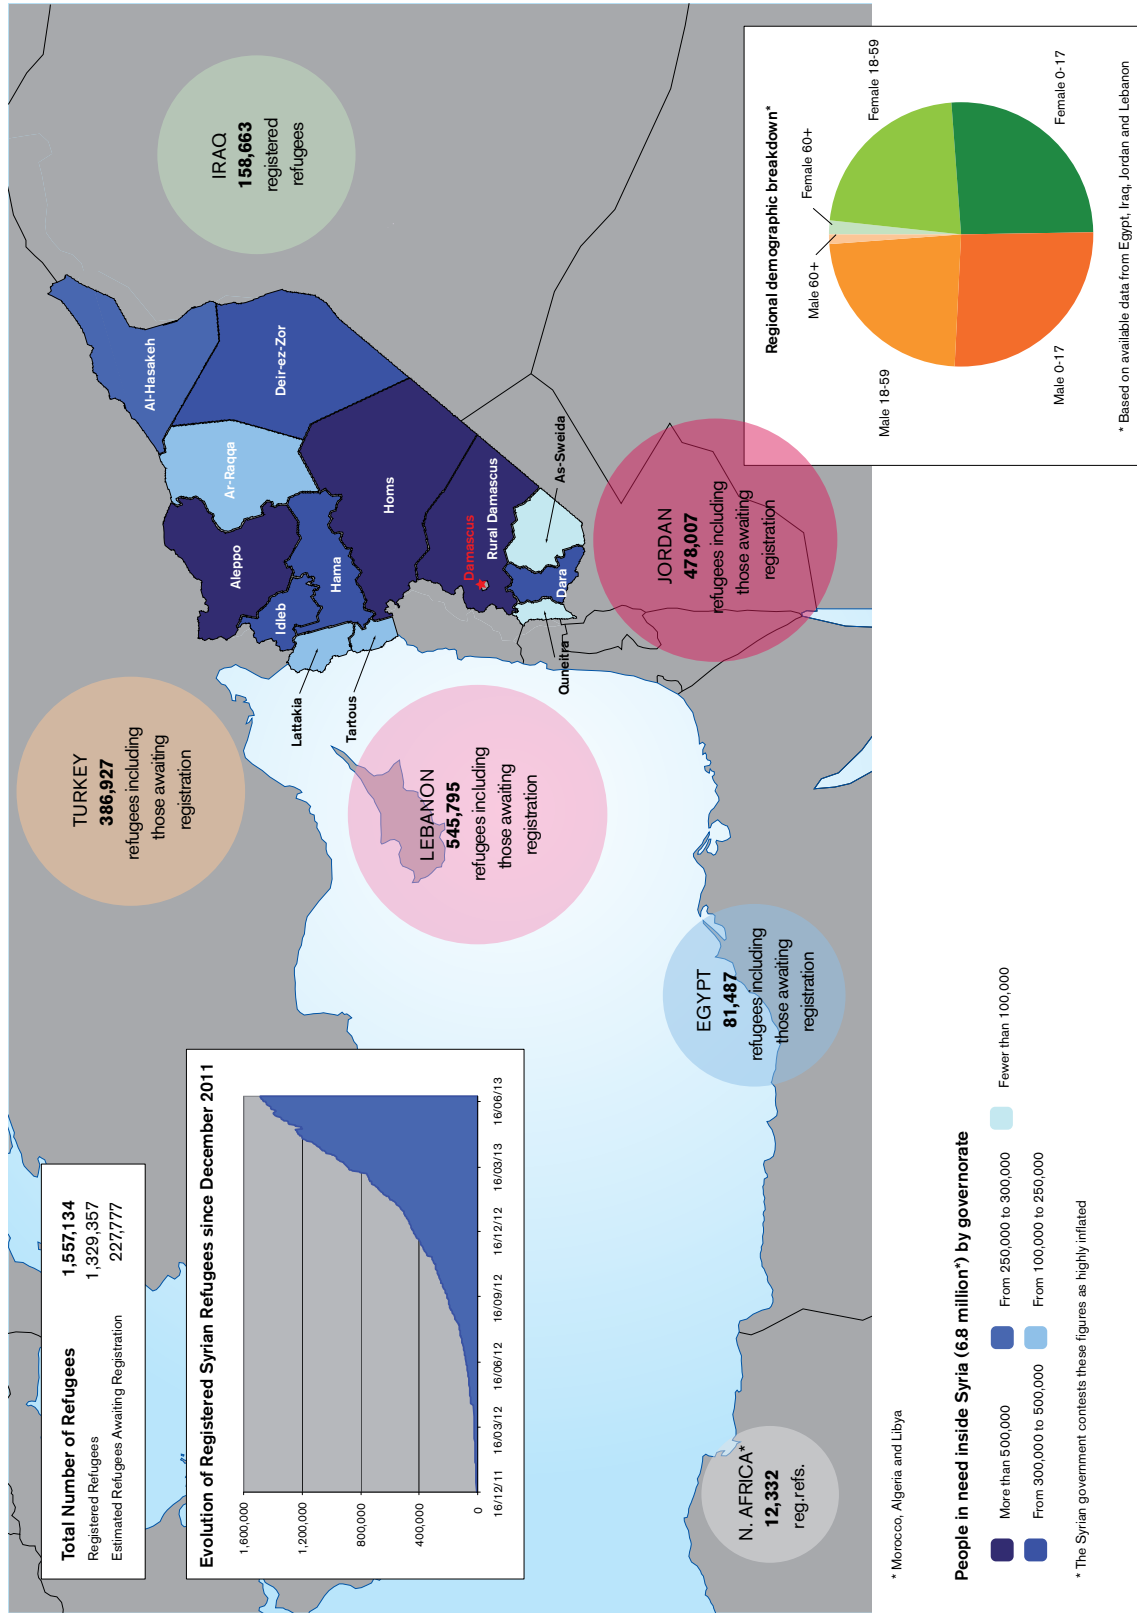

MAP A.2 | Syria: Humanitarian Crisis

Own production. Source: UNHCR, Inter-Agency Regional Response for Syrian Refugees, 13 - 19 June 2013; <http://data.unhcr.org/syrianrefugees/syria.php> and OCHA, Syrian Arab Republic: Humanitarian Dashboard (as of 5 June 2013), www.unocha.org