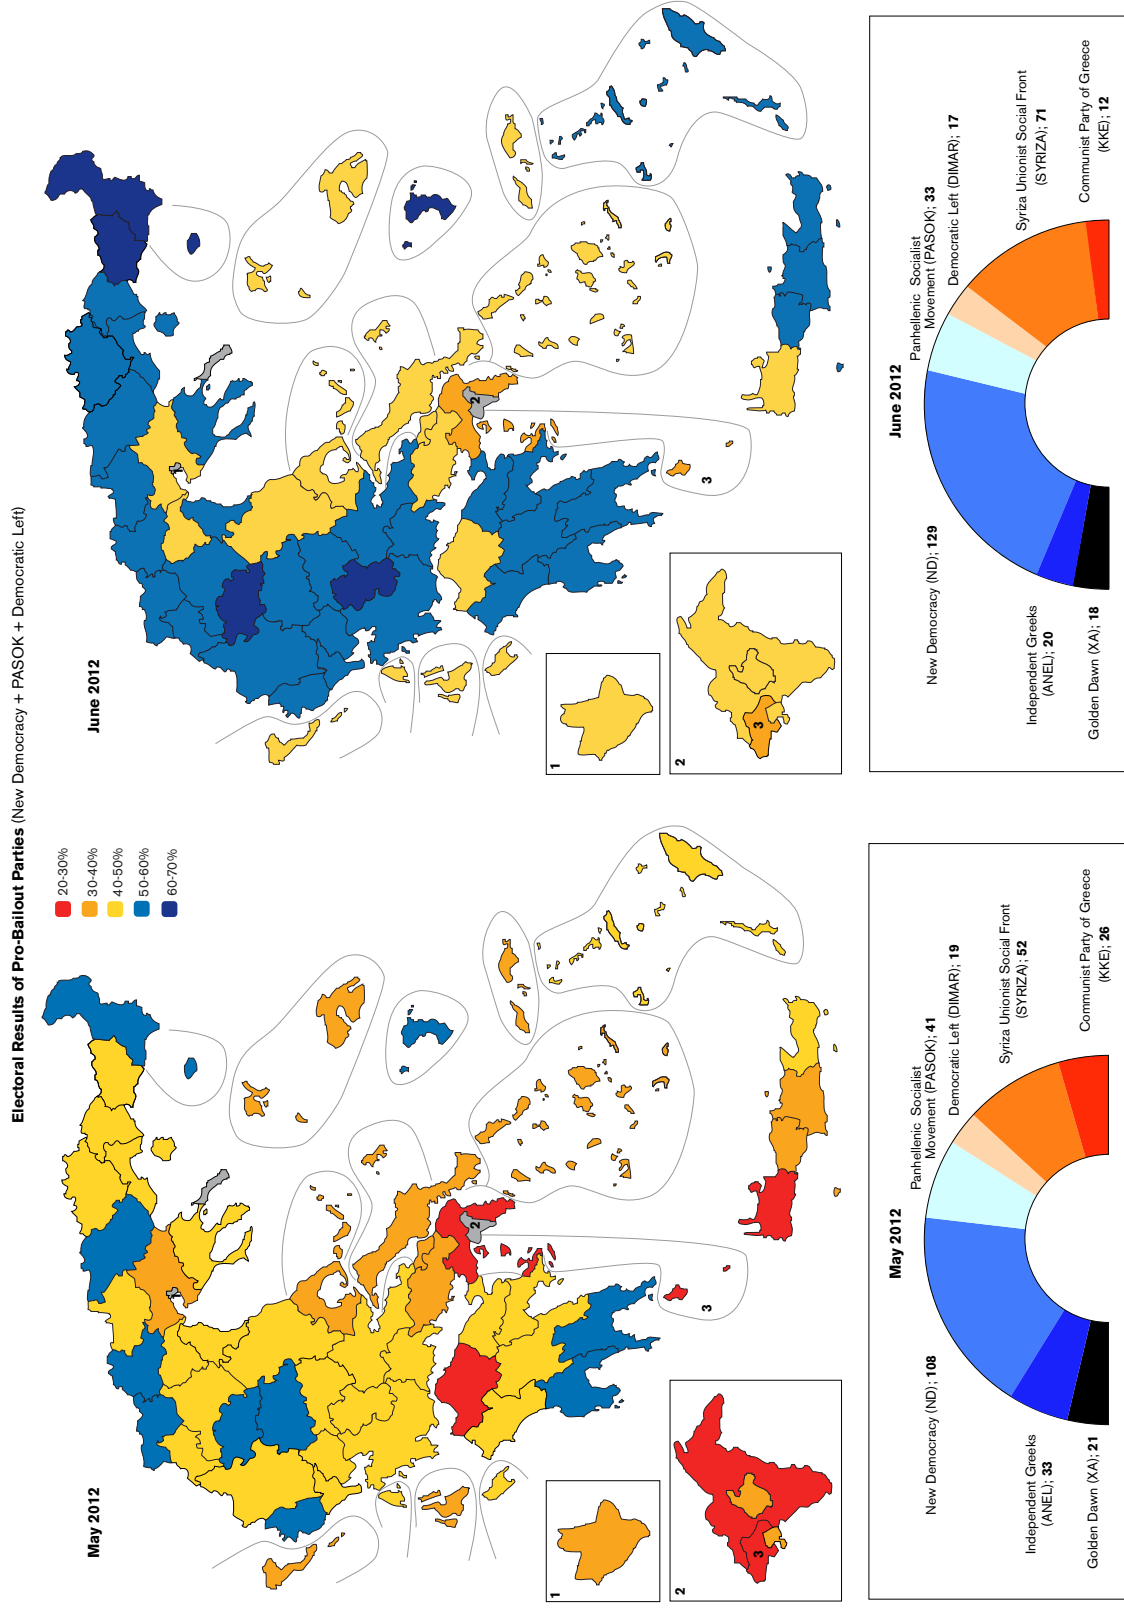

MAP A.14 | Elections in Greece (May and June 2012). Results of Pro-Bailout Parties

Own production. Source: Ministry of Interior (Greece).