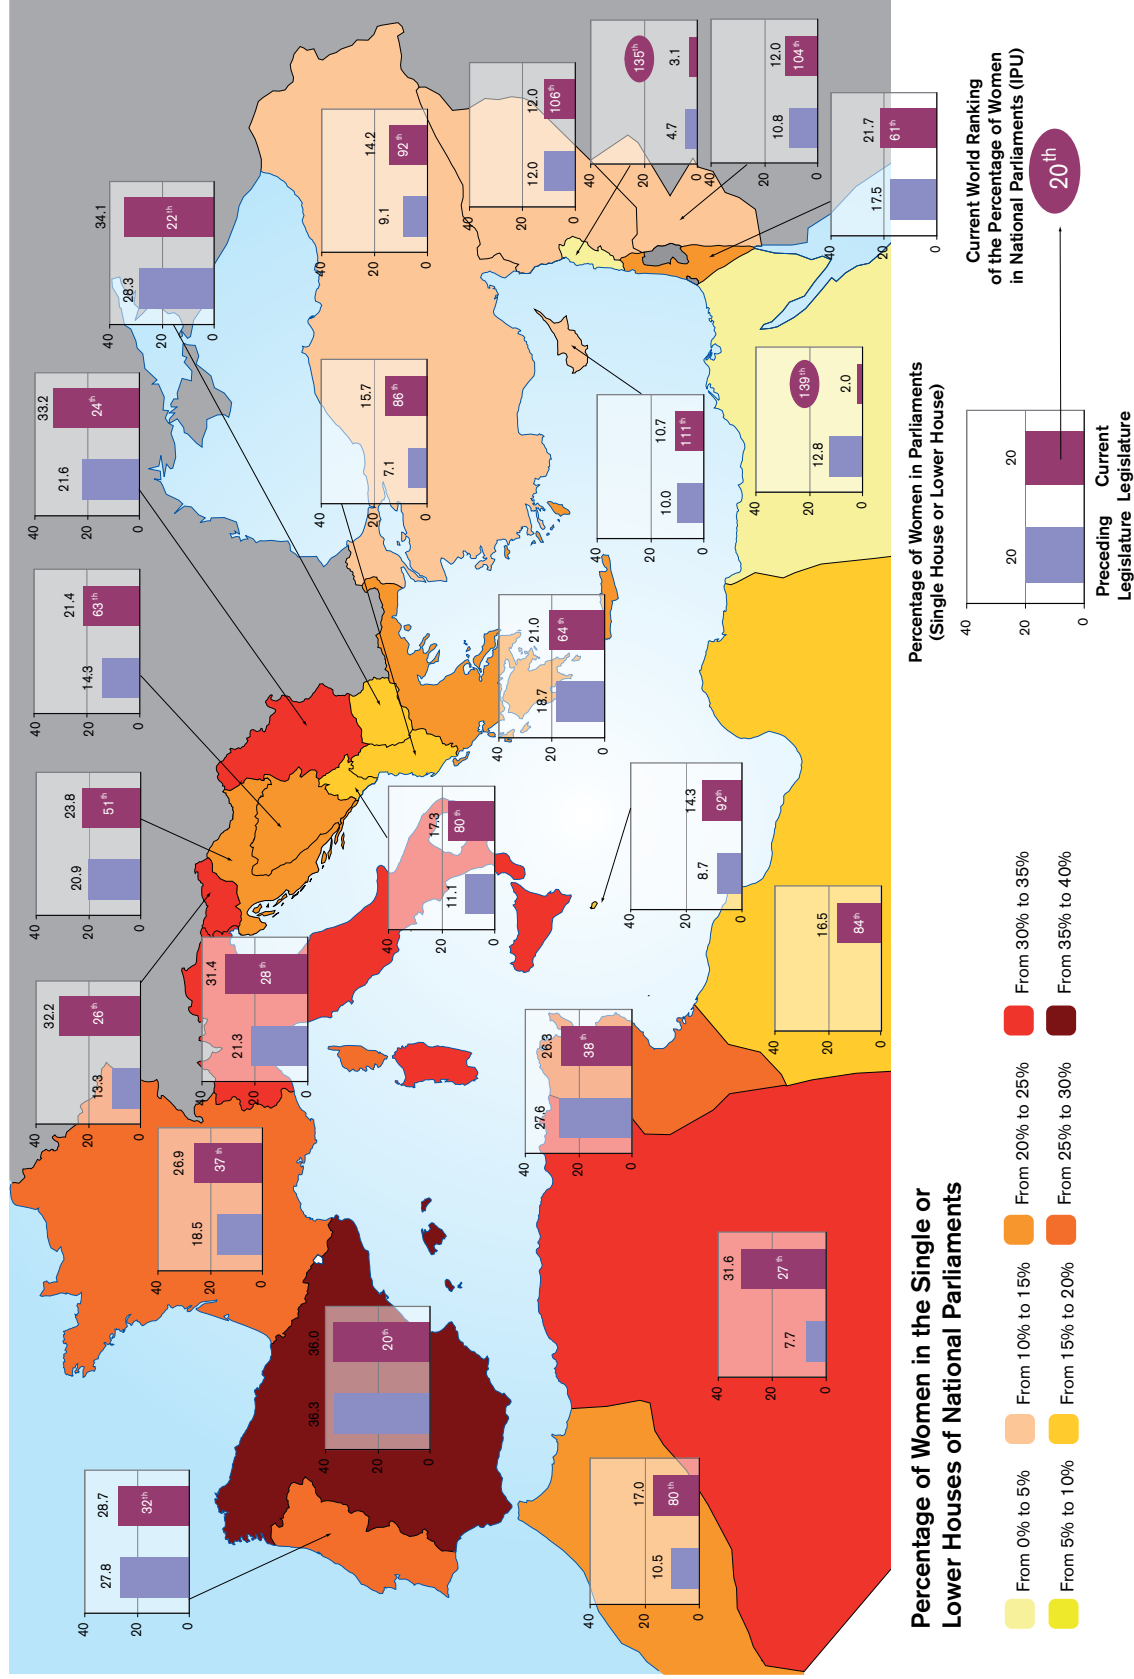

MAP A.12 | Women in Mediterranean Parliaments

Own production. Source: IPU.