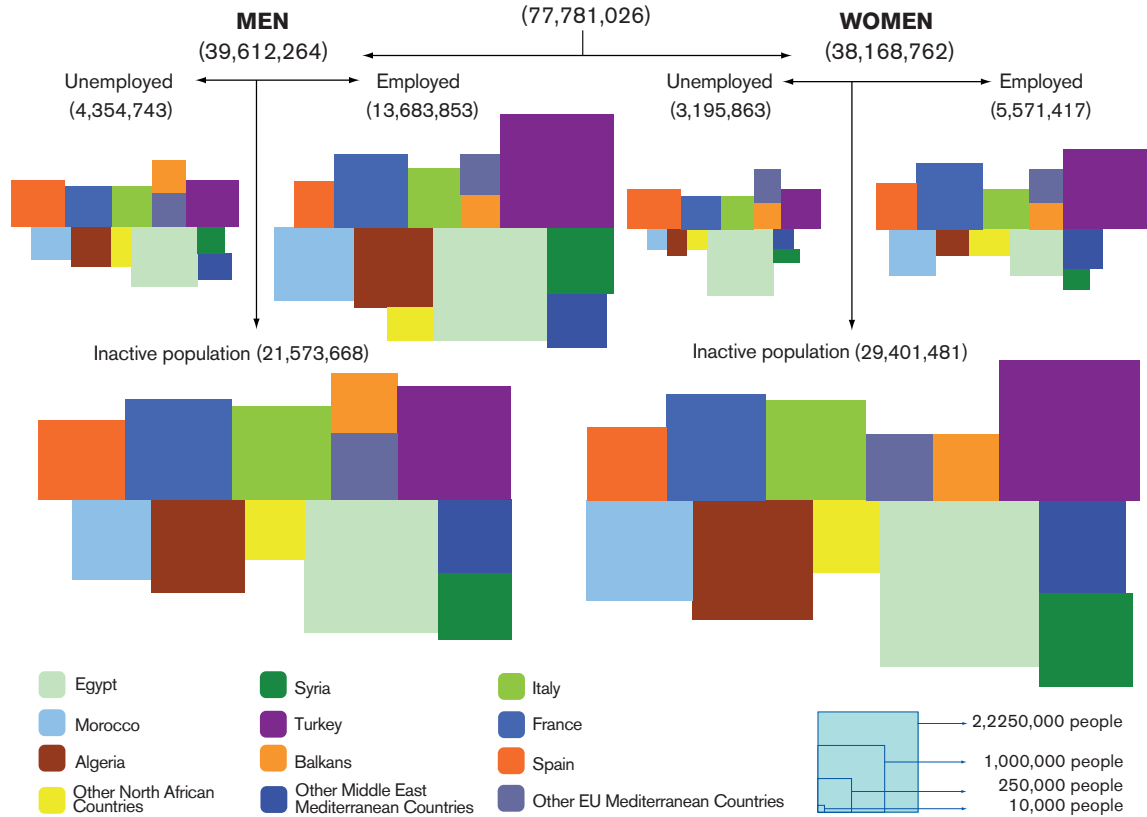

**Youth Unemployment Rate**

**Youth Unemployment Rate (by sex)**

**Youth population (15-24) in Mediterranean countries**

Own production. Source: ILO: Key Indicators of the Labour Market (KILM) 8<sup>th</sup> Edition.