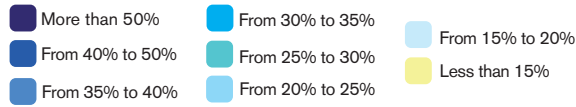

**Youth Unemployment Rate**

**Youth Unemployment Rate (by sex)**

**Youth population (15-24) in Mediterranean countries**

Own production. Source: ILO: Key Indicators of the Labour Market (KILM) 8<sup>th</sup> Edition.