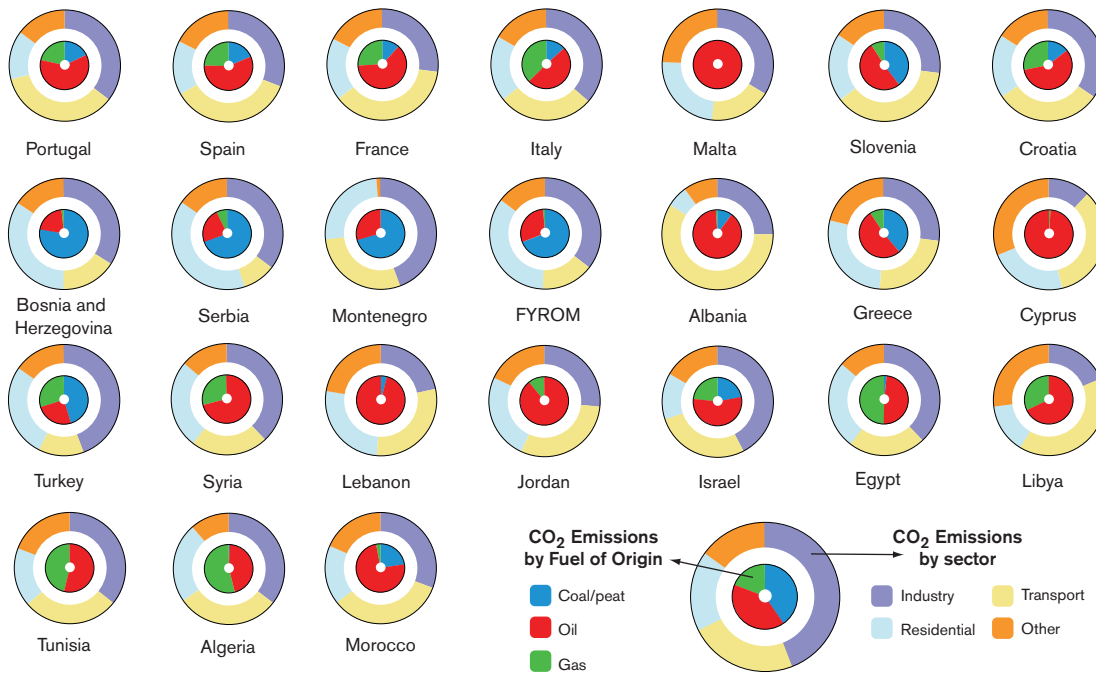

MAP A.6 | CO₂ Emissions in the Mediterranean (2011)

CO₂ Emissions (millions mt) (2011)

CO₂ Emissions per capita (2011)

Own production. Source: IEA.