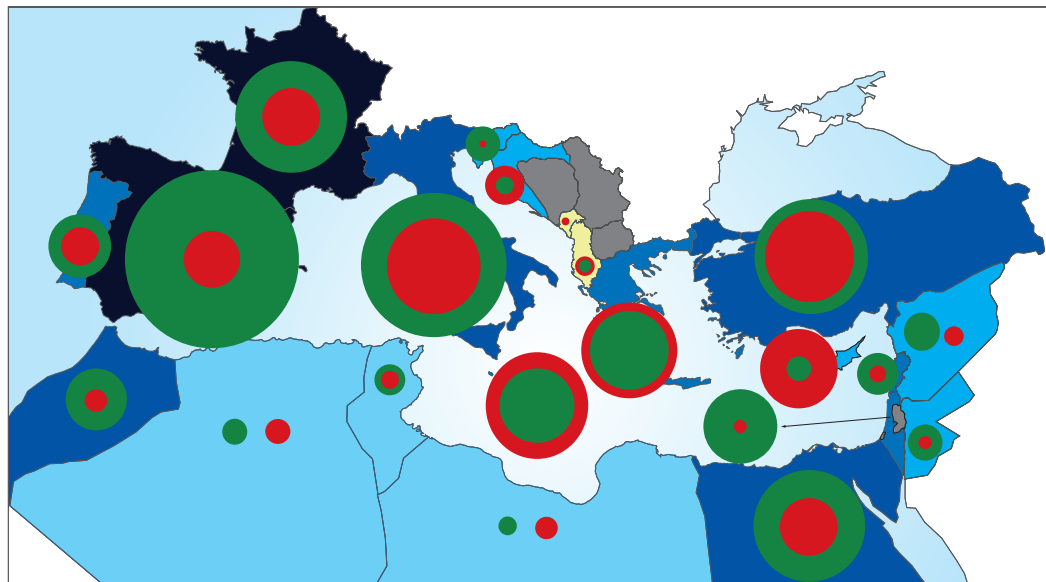

MAP A.18 | Maritime Transport

**Liner shipping connectivity index (2012)**

- More than 70
- From 50 to 70
- From 30 to 50
- From 10 to 30
- From 5 to 10
- Less than 5
- Data unavailable

**Container port throughput 2012**

**Merchant fleet by flag of registration 2012**

Own Production. Source: UNCTAD.