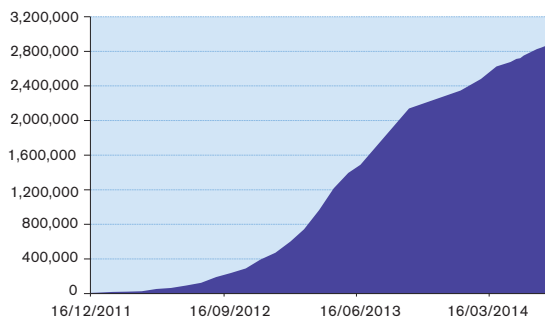

Evolution of Registered Syrian Refugees since December