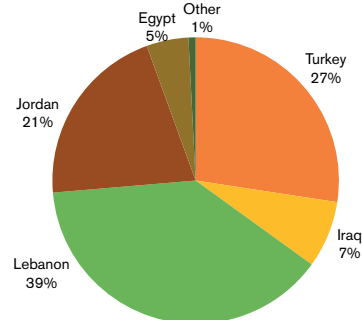

Distribution of Syrian Refugees by Country

Own production. Source: UNHCR Syria Regional Refugee Response <http://data.unhcr.org/syrianrefugees/regional.php>; <http://en.wikipedia.org/wiki/Syrian_Civil_War>; Syria Needs Analysis Project (SNAP) <http://www.acaps.org/en/pages/syria-snap-project> and <http://en.wikipedia.org/wiki/Casualties_of_the_Syrian_Civil_War>.