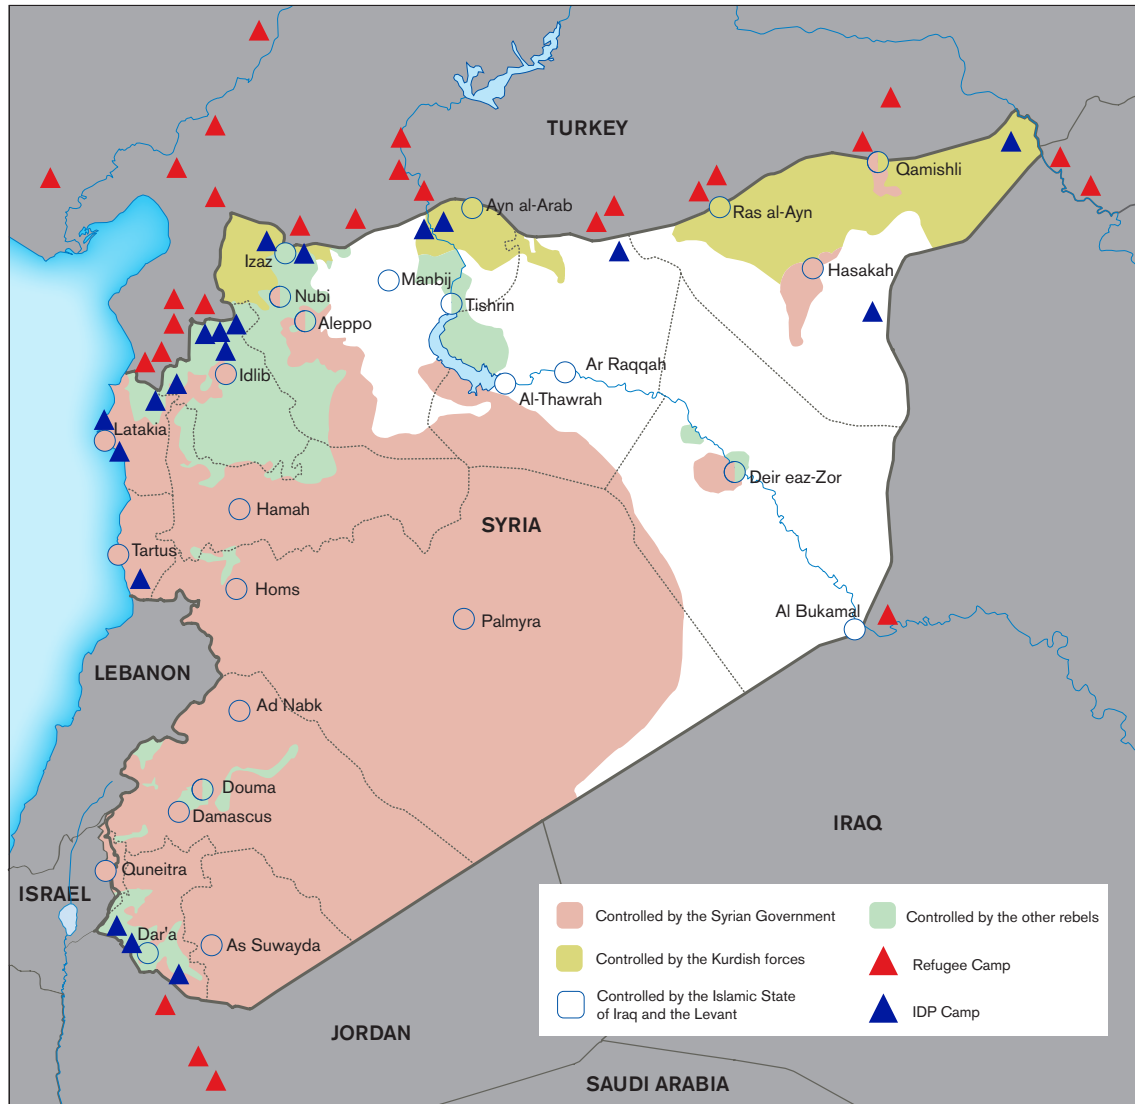

MAP A. 15 | Civil War in Syria. Situation in July 2014

UN estimates that at least 93,000 people were killed in the Syrian conflict until June 2013. Other Sources estimate the casualties of the conflict until now as follows:

Total number of Refugees	2,916,232
Registered Refugees	2,875,362
Estimated Refugees Awaiting Registration	40,870
Internally Displaced Persons (IDP)	6,520,800

Source	Casualties	Time period
Next Century Foundation	108,871	01/07/12 - 31/05/14
Syrian Observatory for Human Rights	171,509	15/03/11 - 08/07/14
Center for Documentation of Violations	115,022	15/03/11 - 10/07/14