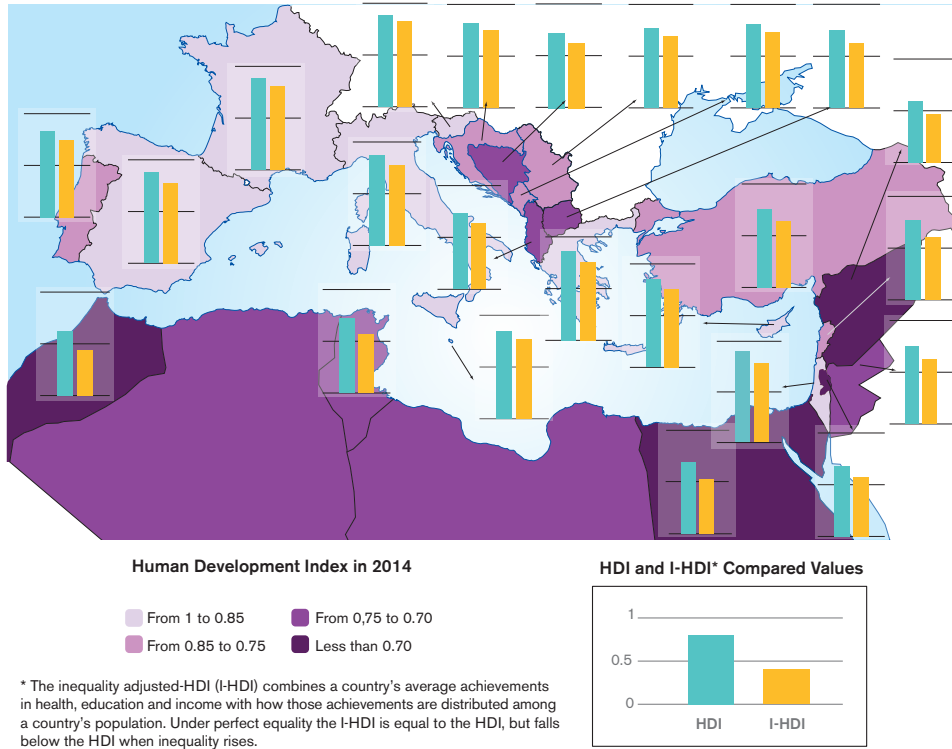

MAP A.12 | Human Development Index in the Mediterranean (2014)

Own production. Source: UNDP

MAP A.13 | Gender in the Mediterranean

Own production. Source: UNDP <http://hdr.undp.org/es/composite/GII> and Inter-Parliamentary Union (IPU) www.ipu.org/wmn-e/classif.htm