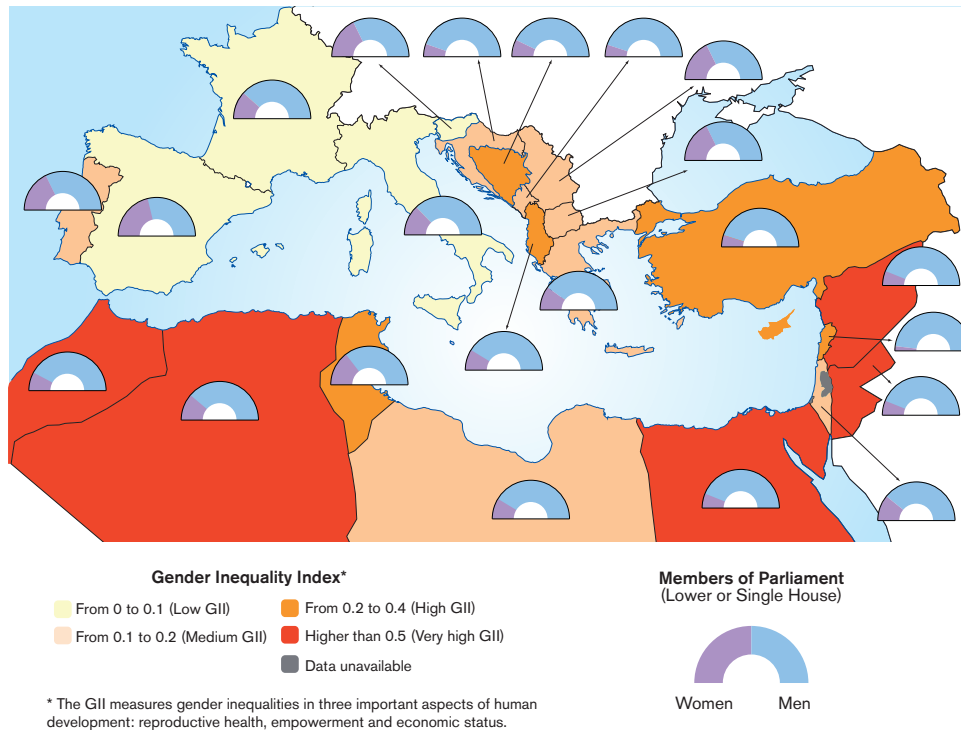

MAP A.12 | Human Development Index in the Mediterranean (2014)

Own production. Source: UNDP

MAP A.13 | Gender in the Mediterranean

Own production. Source: UNDP <http://hdr.undp.org/es/composite/GII> and Inter-Parliamentary Union (IPU) www.ipu.org/wmn-e/classif.htm