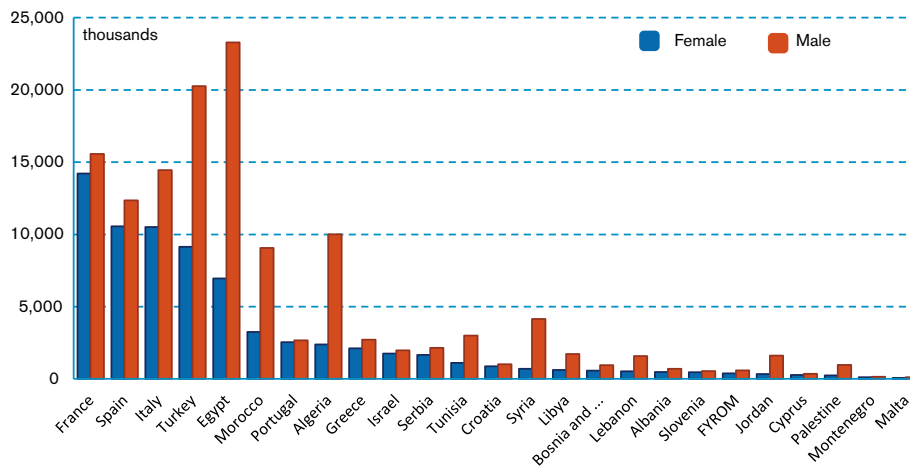

MAP A.8 | Female Labour Force in Mediterranean Countries

Female Labour Force Participation Rate by Age

Labour Force by Sex (2015)

Own Production. Source: ILO