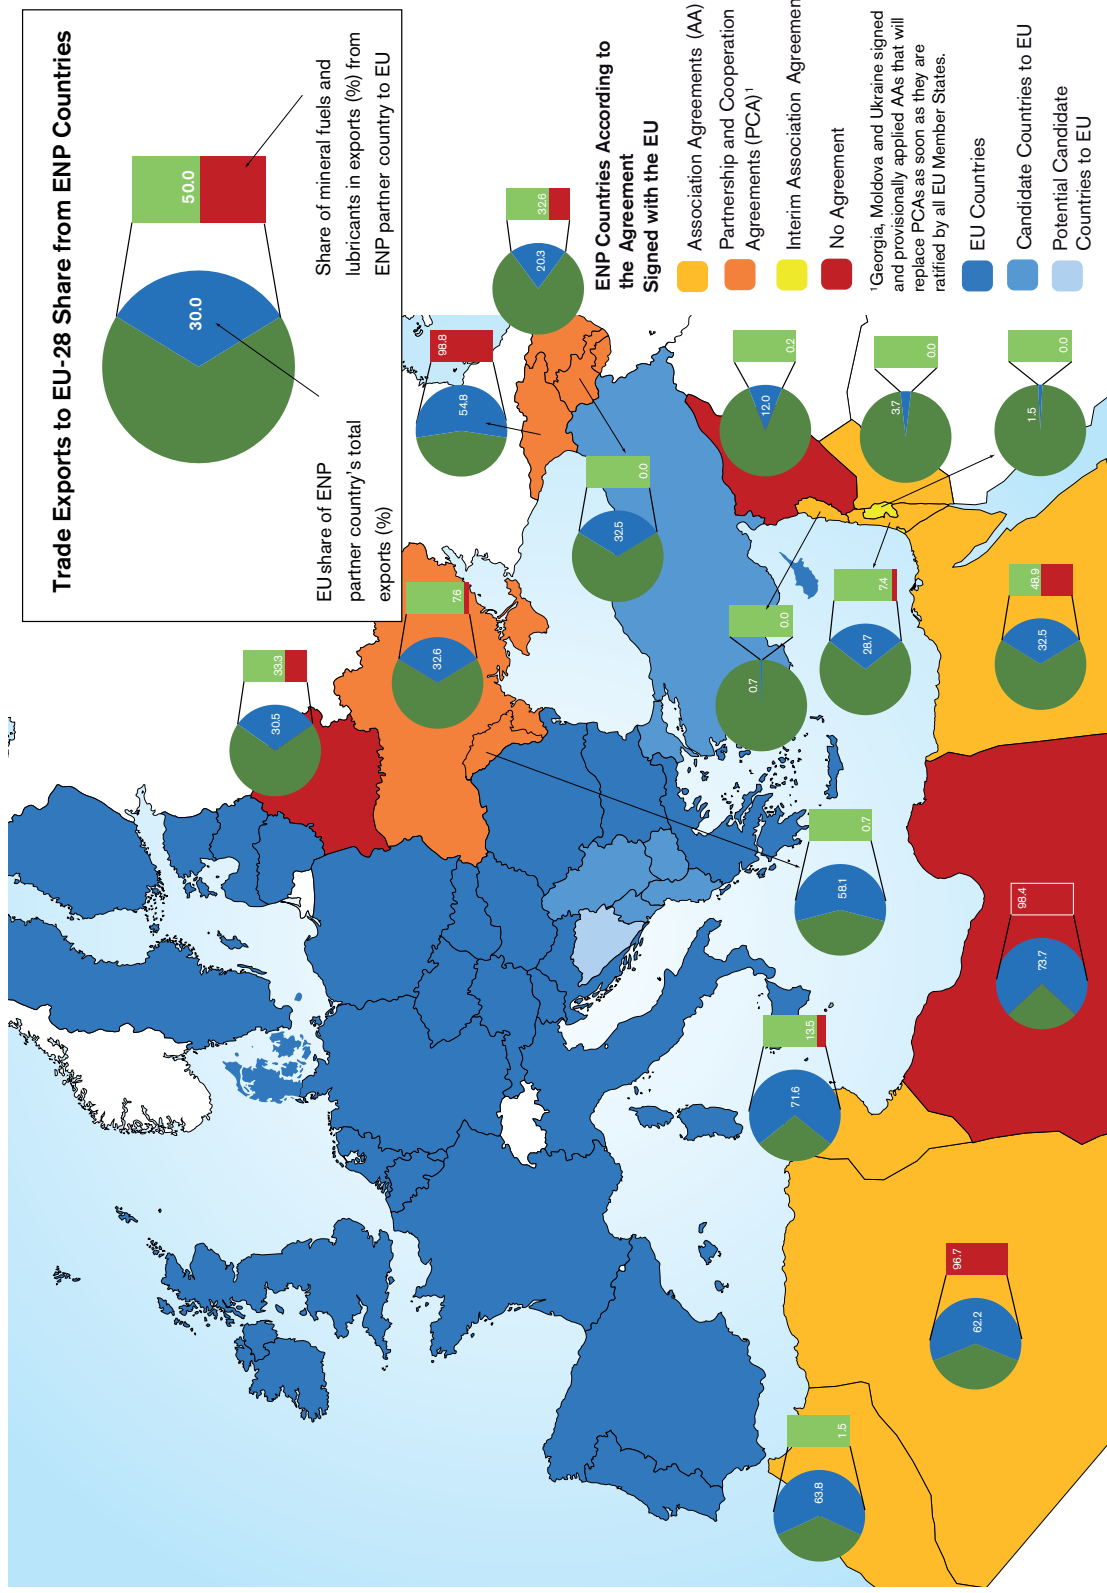

MAP A. 15 | Exports of European Neighbourhood Policy (ENP) Countries to EU

Own Production. Source: European Commission Services (DG TRADE).