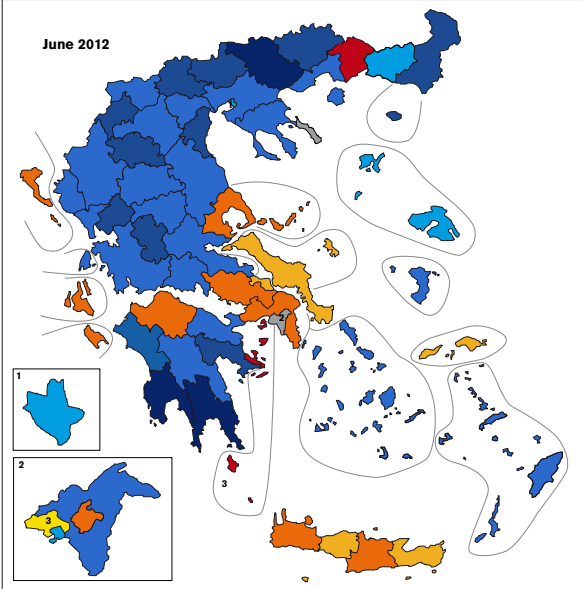

Political Party with Most Votes in Each Region

January 2015

May 2012

June 2012

Own Production. Source: https://en.wikipedia.org/wiki/Greek_legislative_election_2015; https://en.wikipedia.org/wiki/Greek_legislative_election_June_2012; https://en.wikipedia.org/wiki/Greek_legislative_election_May_2012 and Psephos Adam Carr's Election Archive <http://psephos.adam-carr.net/countries/g/greece/>