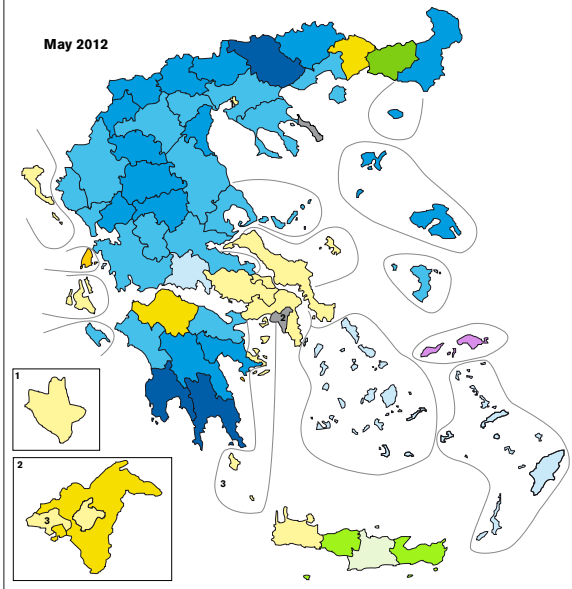

Political Party with Most Votes in Each Region

January 2015

May 2012

June 2012

Own Production. Source: https://en.wikipedia.org/wiki/Greek_legislative_election_2015; https://en.wikipedia.org/wiki/Greek_legislative_election_June_2012; https://en.wikipedia.org/wiki/Greek_legislative_election_May_2012 and Psephos Adam Carr's Election Archive <http://psephos.adam-carr.net/countries/g/greece/>