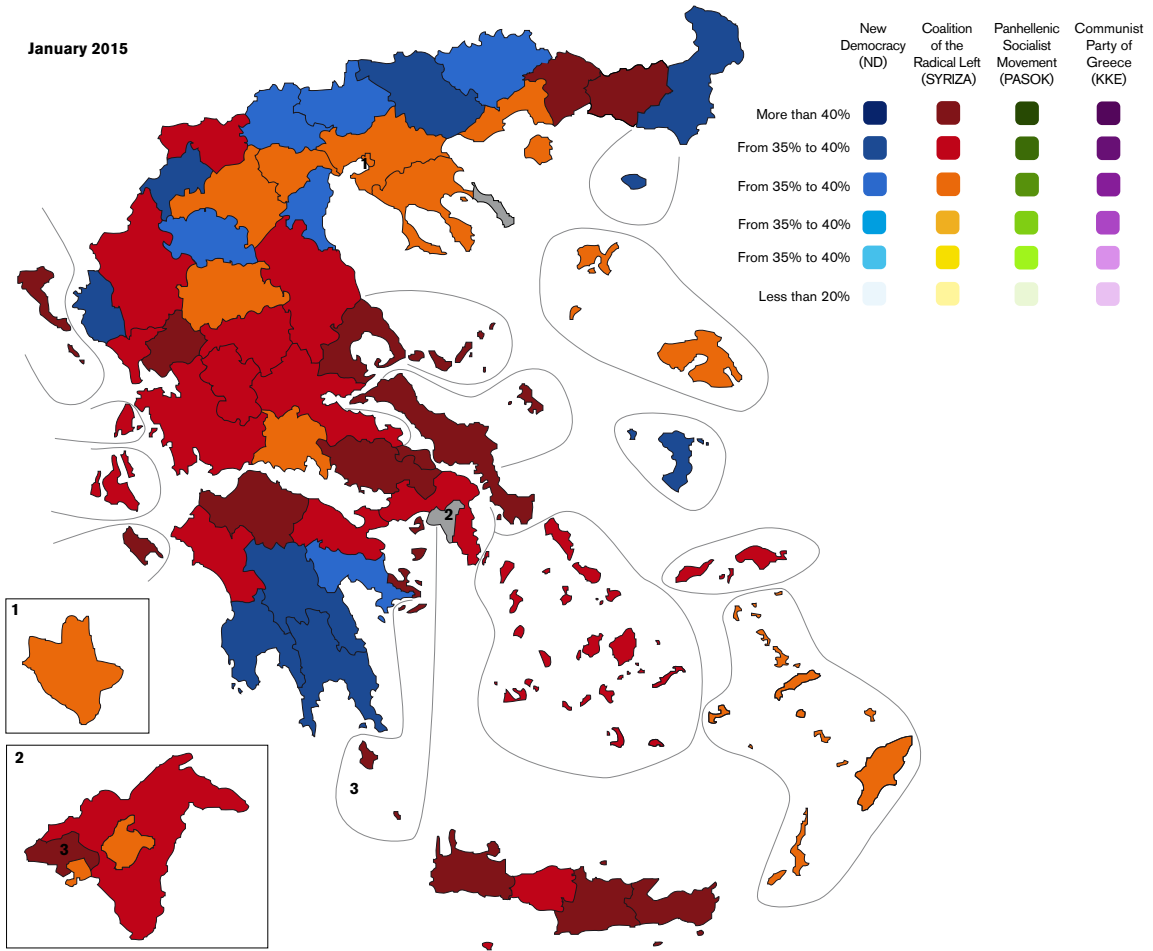

Political Party with Most Votes in Each Region

January 2015

May 2012

June 2012

Own Production. Source: https://en.wikipedia.org/wiki/Greek_legislative_election_2015; https://en.wikipedia.org/wiki/Greek_legislative_election_June_2012; https://en.wikipedia.org/wiki/Greek_legislative_election_May_2012 and Psephos Adam Carr's Election Archive <http://psephos.adam-carr.net/countries/g/greece/>