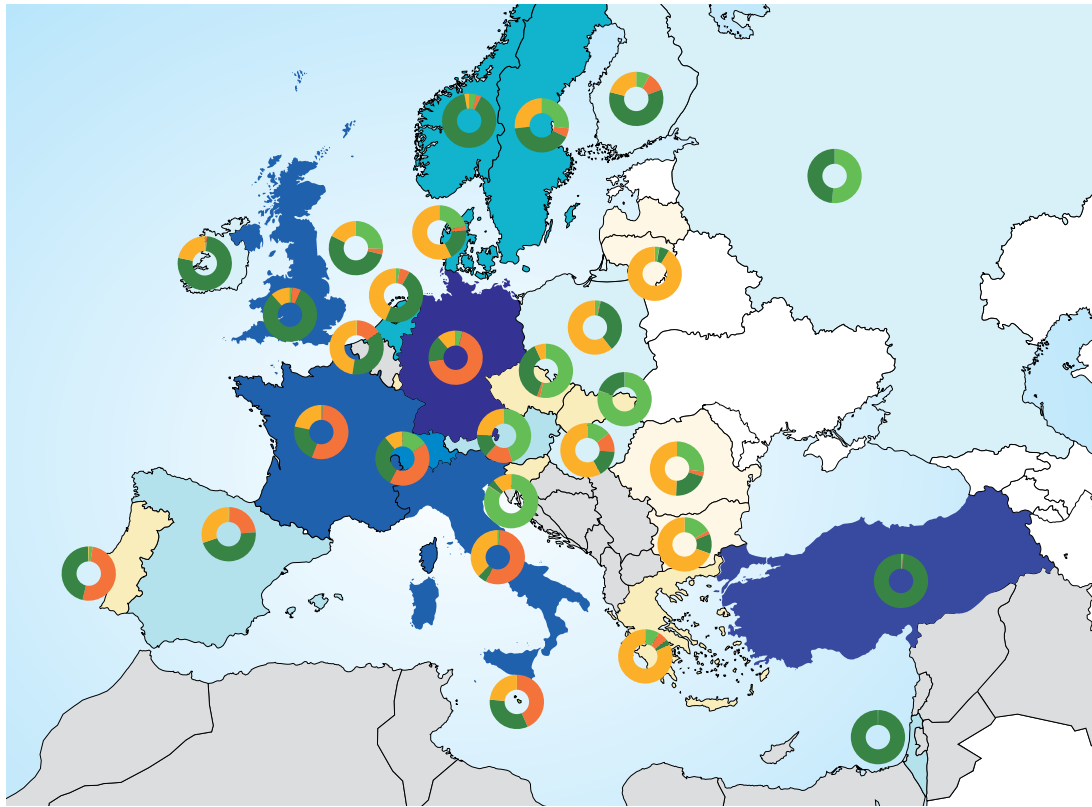

MAP A.4 | Official Aid. Flows to Mediterranean Countries

Total Official Flows from European and Mediterranean Donors to Euro-Mediterranean Countries (in millions \$)

Breakdown by Region

Highest Bilateral Official Flows from European and Mediterranean Donors to Euro-Mediterranean Countries (in millions \$)

Donor	Recipient	millions \$
Turkey	Syria	5,851
Germany	Egypt	5,468
Germany	Turkey	1,058
Germany	Syria	824
Germany	Morocco	572
France	Morocco	479
United Kingdom	Syria	475
Italy	Turkey	446
Italy	Egypt	446
France	Turkey	414
France	Jordan	309
Switzerland	Egypt	273
France	Egypt	269
United Kingdom	Jordan	236
Germany	Serbia	184

Donor	Recipient	millions \$
Italy	Algeria	179
France	Tunisia	176
Denmark	Turkey	172
United Kingdom	Lebanon	167
Germany	Tunisia	150
Germany	Palestine	138
Switzerland	Jordan	136
United Kingdom	Turkey	129
Norway	Syria	122
Netherlands	Turkey	107
France	Algeria	105
Belgium	Turkey	93
Switzerland	Turkey	87
Sweden	Turkey	81
Norway	Palestine	69