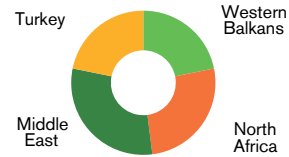

MAP A.4 | Official Aid. Flows to Mediterranean Countries

Total Official Flows from European and Mediterranean Donors to Euro-Mediterranean Countries (in millions \$)

Breakdown by Region

Highest Bilateral Official Flows from European and Mediterranean Donors to Euro-Mediterranean Countries (in millions \$)

Donor	Recipient	millions \$
Turkey	Syria	5,851
Germany	Egypt	5,468
Germany	Turkey	1,058
Germany	Syria	824
Germany	Morocco	572
France	Morocco	479
United Kingdom	Syria	475
Italy	Turkey	446
Italy	Egypt	446
France	Turkey	414
France	Jordan	309
Switzerland	Egypt	273
France	Egypt	269
United Kingdom	Jordan	236
Germany	Serbia	184